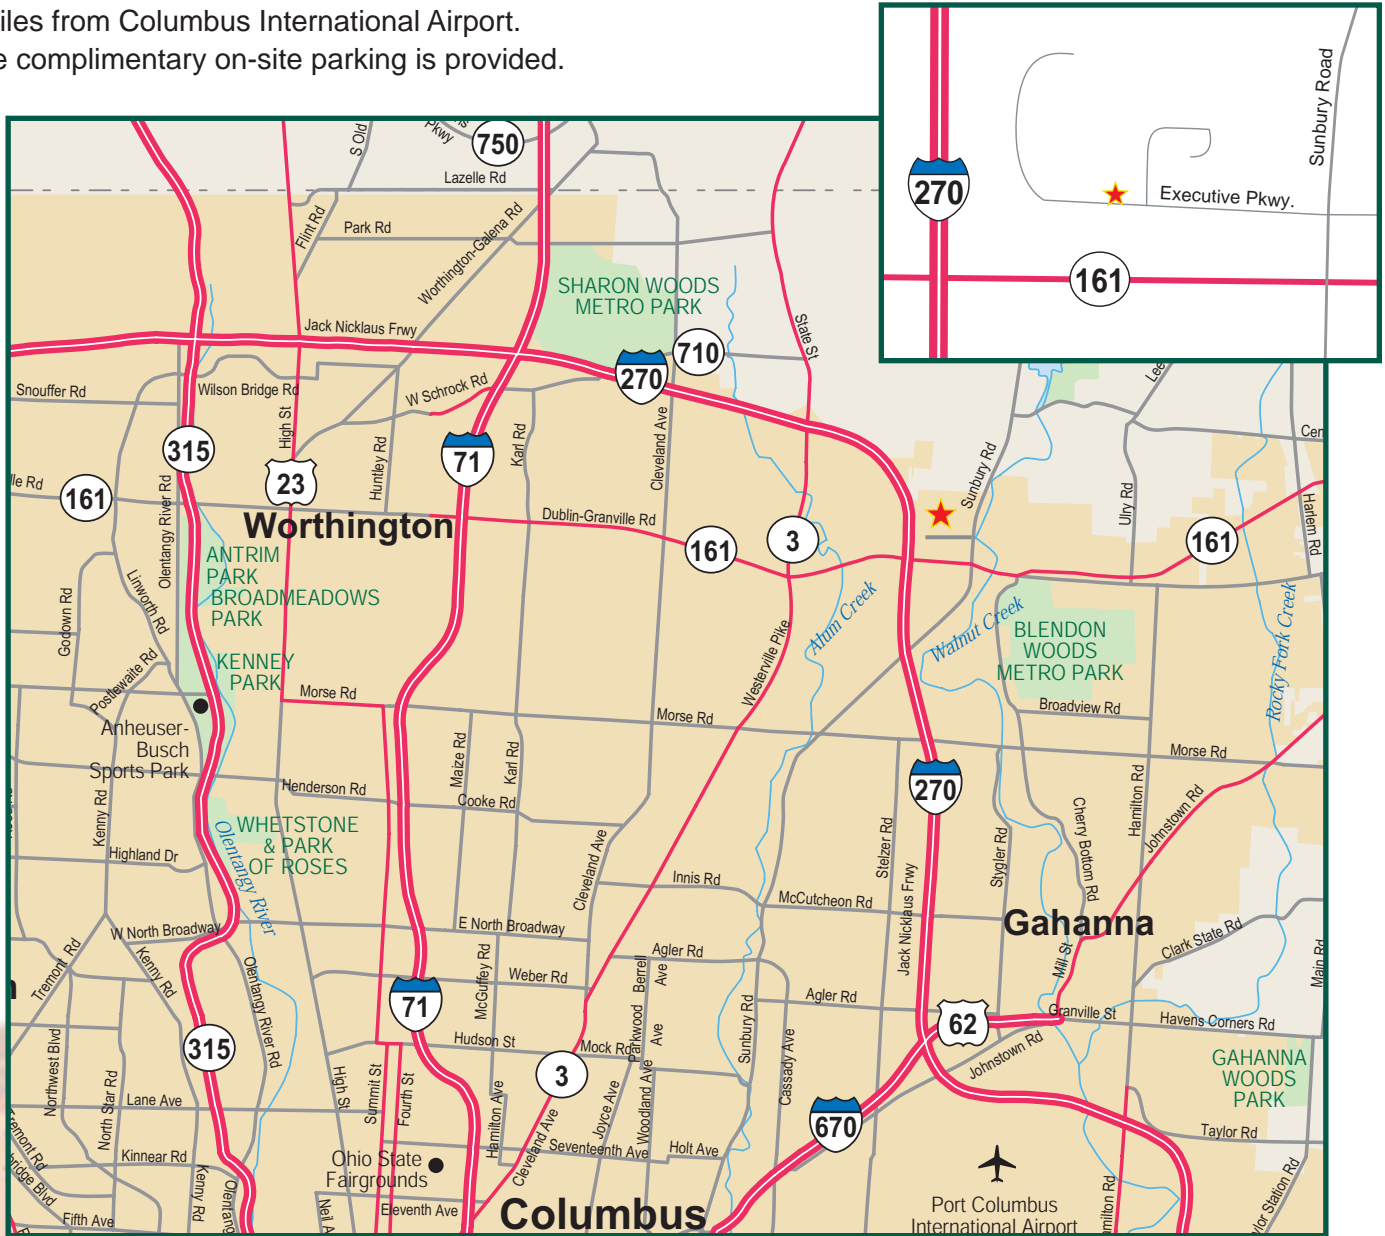

Business Happens Here

Northeast Conference Center is conveniently located.

- Just minutes from Easton, offering excellent hotels, shopping and fine dining.
- 20 minutes from downtown Columbus.
- 8.5 miles from Columbus International Airport.
- Ample complimentary on-site parking is provided.

NORTHEAST CONFERENCE CENTER
4140 Executive Parkway
Westerville, Ohio 43081
(614) 508-6322

From the West - Dayton

Follow Interstate 70 East to Interstate 270 North. Follow I-270 to Exit 30 B, Route 161 East. Take the first exit on Rt. 161, which is Sunbury Road. Exit and turn Right onto Sunbury Road. Turn left at the first light, Executive Parkway. Our building is in the right approximately 1/4 mile, 4140 Executive Parkway.

From the North West – Toledo

Take I-75 South to Route 15 East. Follow Route 15 to Route 23 South. Exit onto Route 270 East. Follow I-270 to Route 161 East. Take the first exit on Rt. 161, which is Sunbury Road. Exit and turn Right onto Sunbury Road. Turn left at the first light, Executive Parkway. Our building is in the right approximately 1/4 mile, 4140 Executive Parkway.

From the North – Cleveland

Take Interstate 71 South to Interstate 270 East. Follow I-270 to Route 161 East. Take the first exit on Rt. 161, which is Sunbury Road. Exit and turn Right onto Sunbury Road. Turn left at the first light, Executive Parkway. Our building is in the right approximately 1/4 mile, 4140 Executive Parkway.